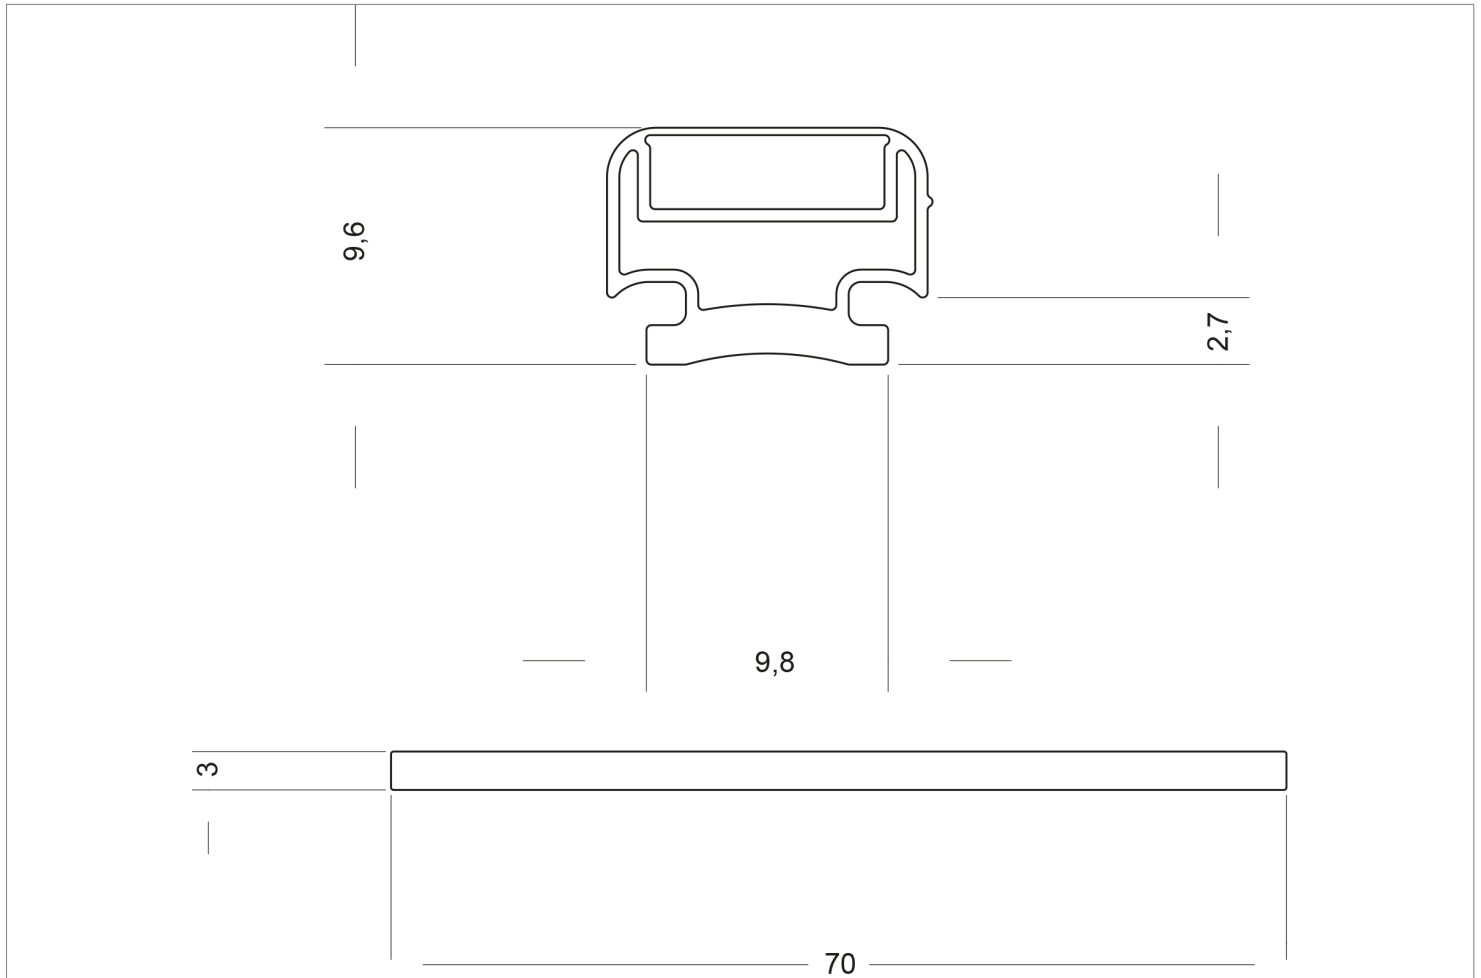

# MAGNETIC PROFILE I

## PRODUCT ID 3291-45

Magnetic profile for shower enclosure

### SPECIFICATION

Material: PVC

Colour: Transparent