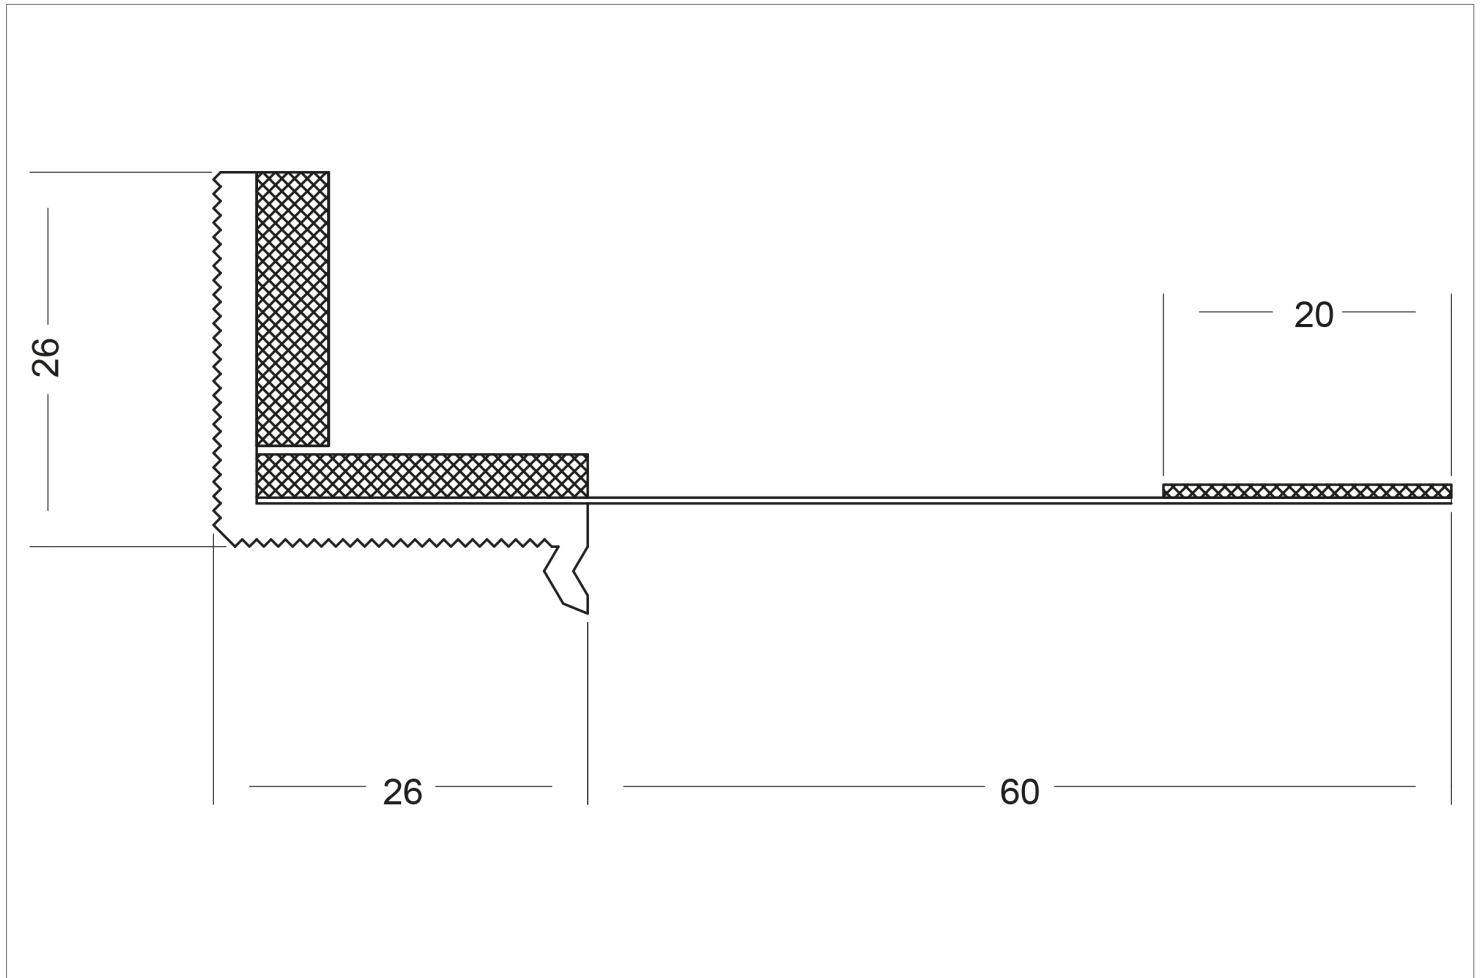

PLASTER CONNECTION STRIP III

PRODUCT ID 1058-49

Can be used as standard profile for interior and exterior plaster on windows and doors.

SPECIFICATION

Material: PVC regrind

Colour: white