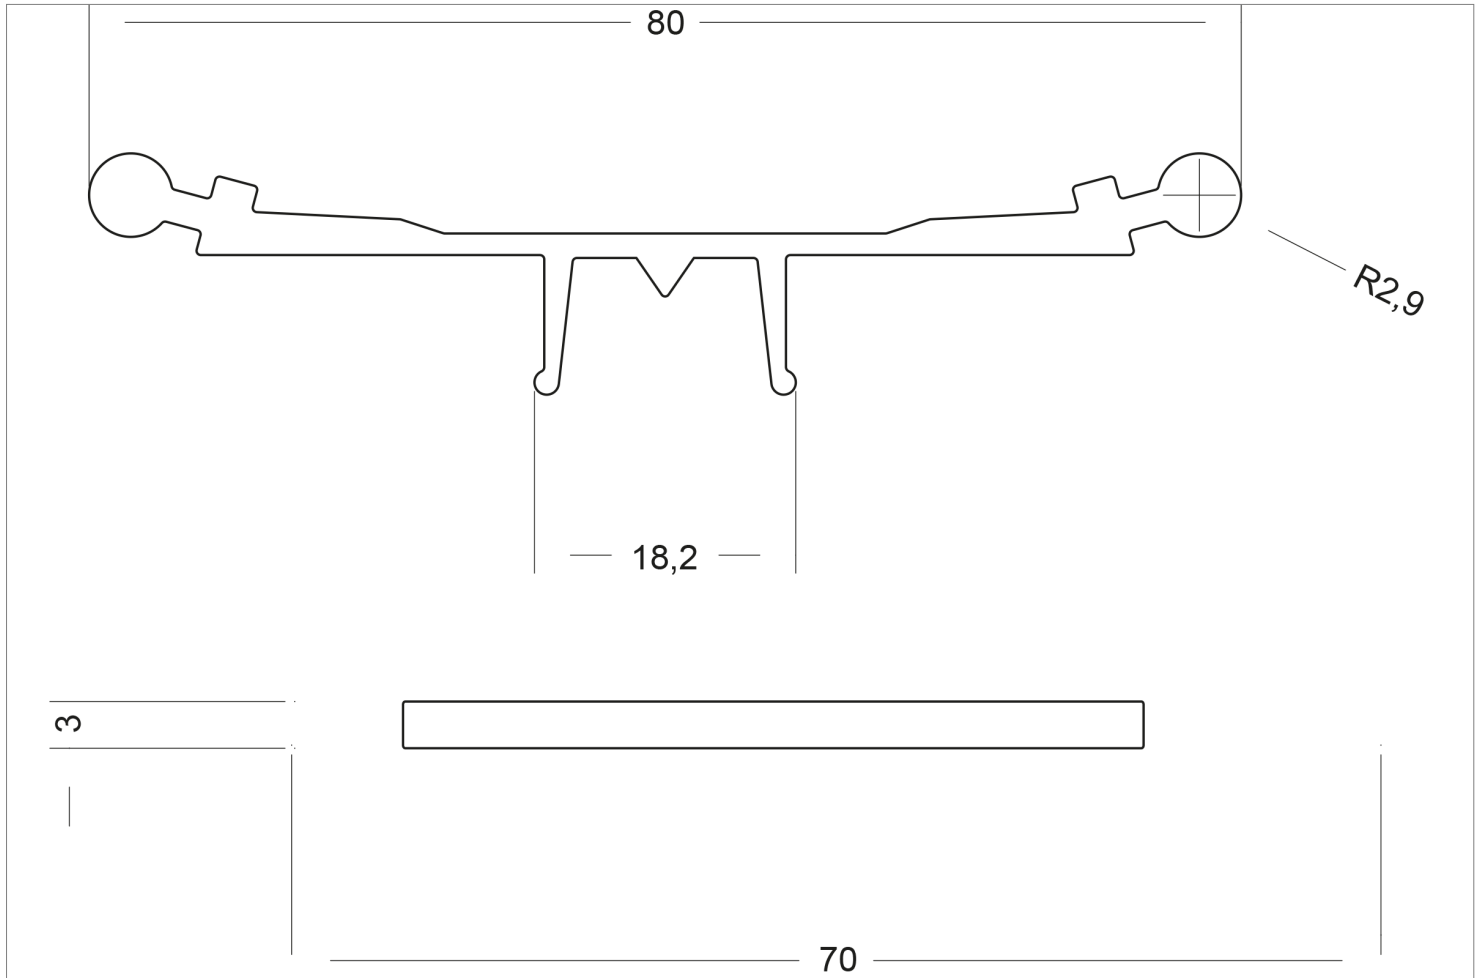

BOTTOM SEALING I

PRODUCT ID 5254-48

Bottom sealing for e.g. section doors

SPECIFICATION

Material: PVC-P

Colour: Black